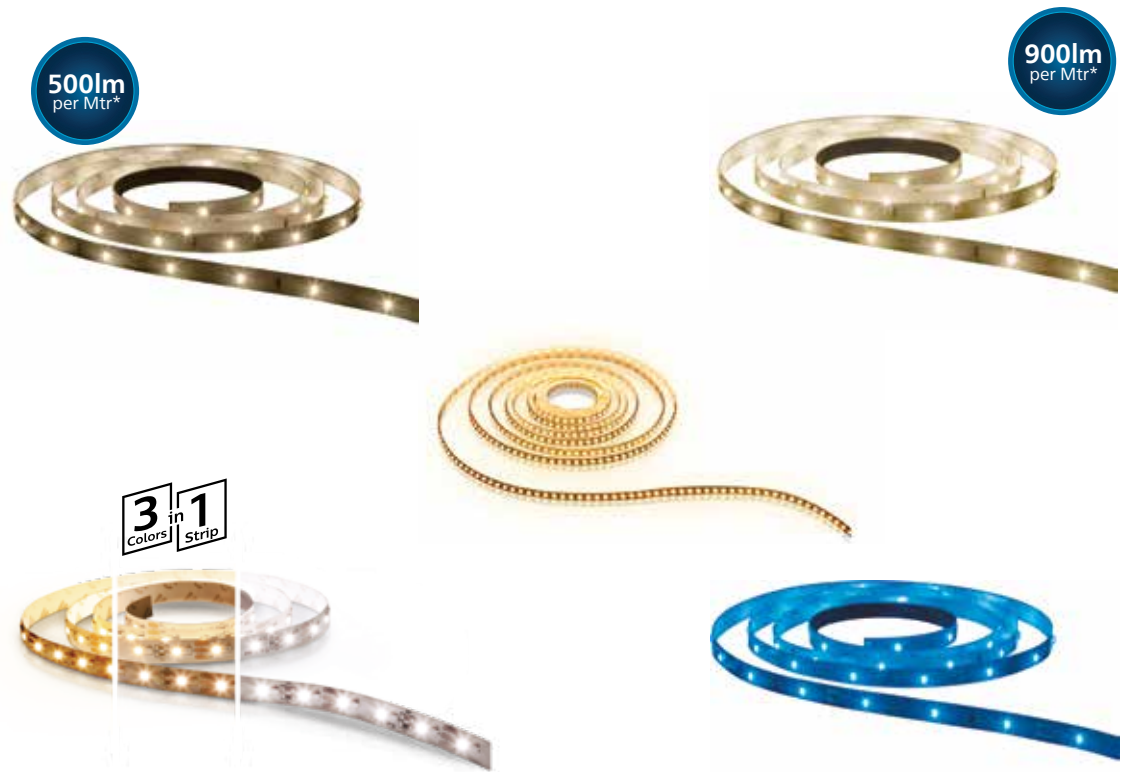

Linea Bright/Glow/Premium/ Blue & ColorMagic 3 in 1

Low glare light for your enhanced eye comfort

Get enchanted with the beautiful ambience created by LineaBright. The customisable LED tape comes with superior adhesive for ease of installation.

- High quality LED for bright and true shades of white
- Flexible and customisable
- Superior adhesive for easy installation

	LineaBright	Linea Premium	Blue Strip	ColourMagic 3 in 1	LineaGlow
Colour	WW/CDL/NW	WW/CDL/NW	Blue	WW/NW/CDL	(WW/NW/CDL)
Material	NA	NA	NA	NA	NA
Dimensions (mm)	5000x8x0.3 (5 mtr.)	5000x8x0.3 (5 mtr.)	5000x8x0.2 (5 mtr.)	5000x10x0.3	5000x10x2
No. of LEDs	72 LED/mtr	60 LED/mtr	60 LED/mtr	120 LED/mtr	120 LED/mtr
Wattage	28W with driver	50W LED with driver	25W LED	28W with driver	70W without driver
Lumen	500lm/mtr	900lm/mtr	-	3100lm for 5 mtr	1200lm/mtr