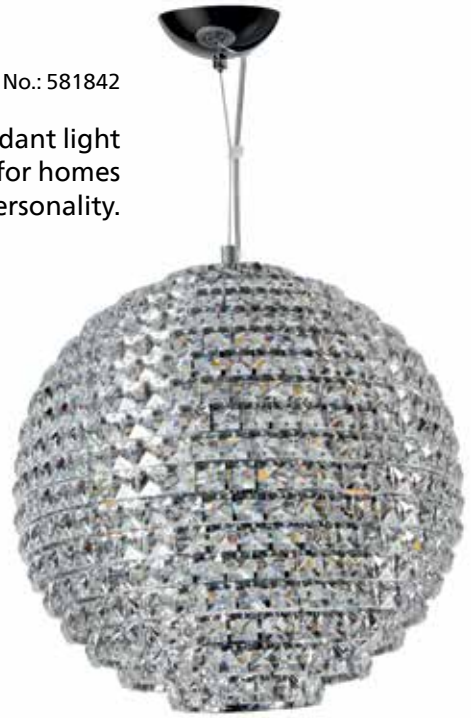

Allure

Model No.: 581842

Exclusive crystal pendant light in chrome finish for homes with a personality.