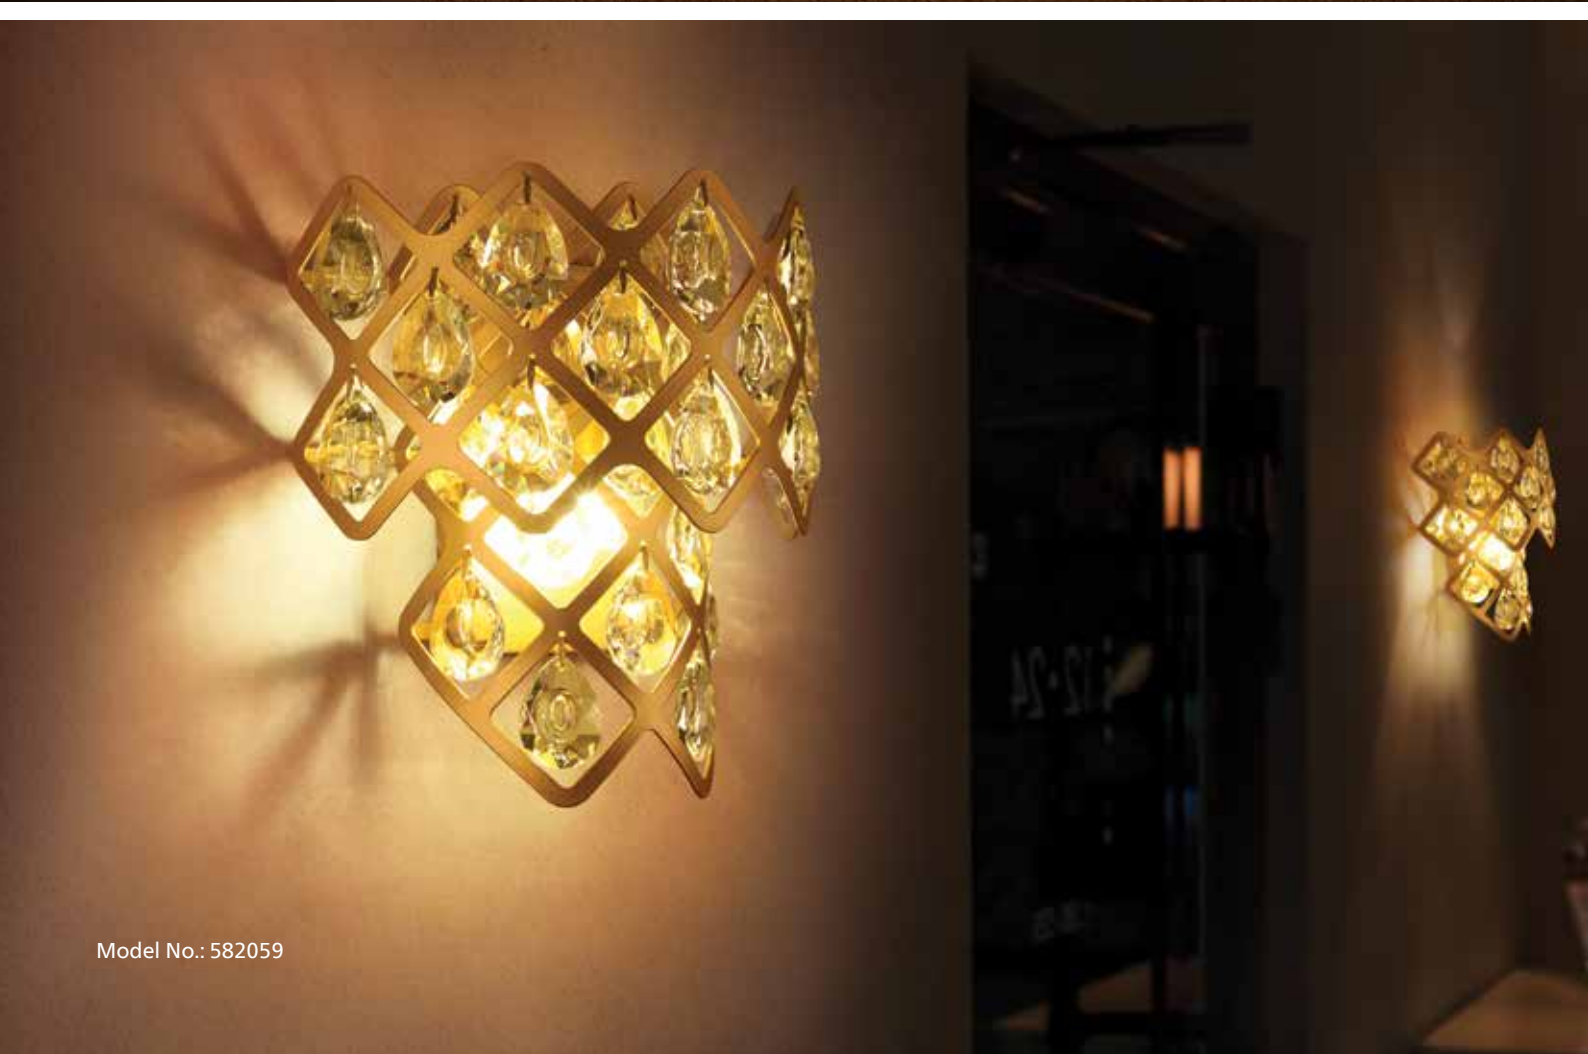

Model No.: 581963

Model No.: 582059