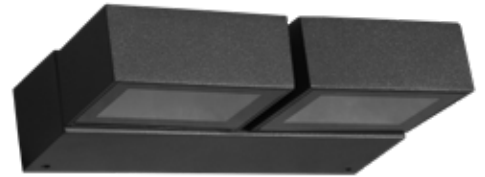

Model No. 582048