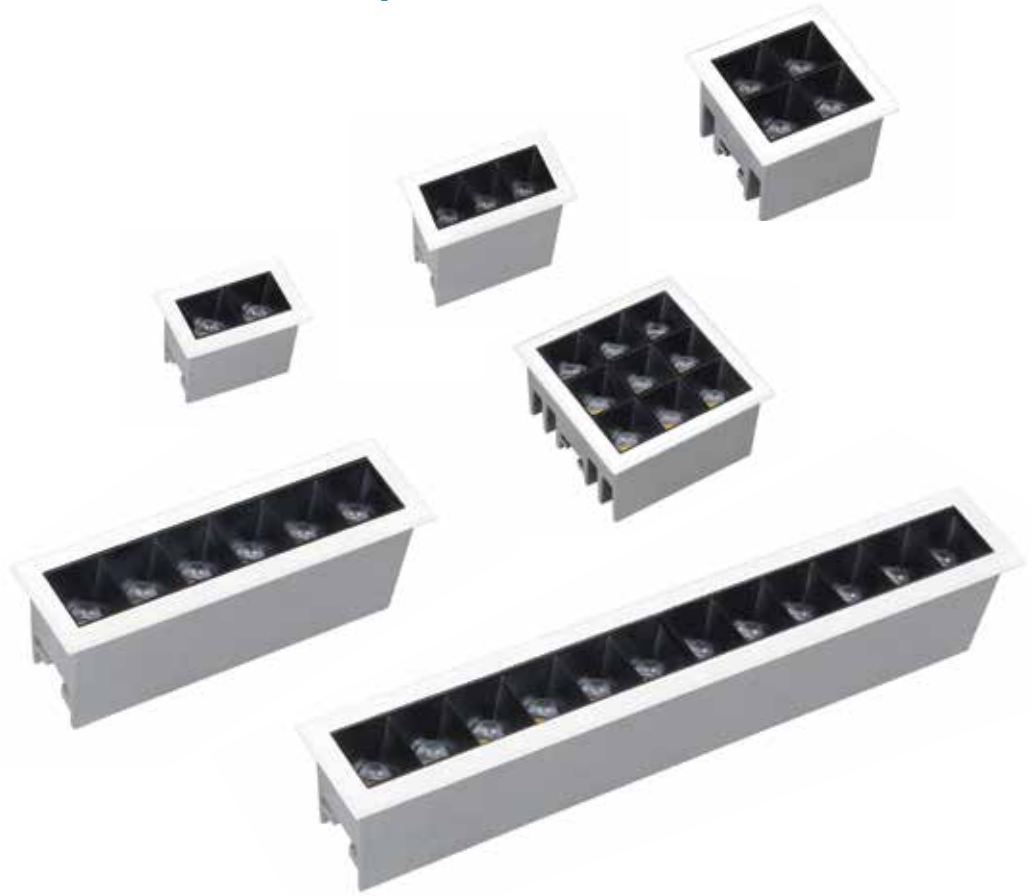

Linea Sharp Slim

Brighter light, longer life

- Strong focused 33° beam
- Wide voltage tolerance 160V-360V
- Glare free - easy on the eye
- Slimmer design for minimalistic look
- Super robust construction
- Premium aluminum housing for better heat management
- Wide voltage protection from 160V-360V and surge protection up to 2.5kV

	Linea Sharp Slim	Linea Sharp Slim	Linea Sharp Slim	Linea Sharp Slim	Linea Sharp Slim	Linea Sharp Slim
Colour	WW/NW	WW/NW	WW/NW	WW/NW	WW/NW	WW/NW
Material	Aluminum	Aluminum	Aluminum	Aluminum	Aluminum	Aluminum
Dimensions (mm)	51x32x40	62x32x40	52x52x40	108x32x40	71x71x40	204x32x40
Cutout Dia (mm)	45x26	57x27	47x47	102x26	197x26	197x26
Wattage	2.5W	4W	6W	8W	10W	15W
Lumen/CCT	140lm/ 3000K/4000K	225lm/ 3000K/4000K	400lm/ 3000K/4000K	520lm/ 3000K/4000K	650lm/ 3000K/4000K	975lm/ 3000K/4000K