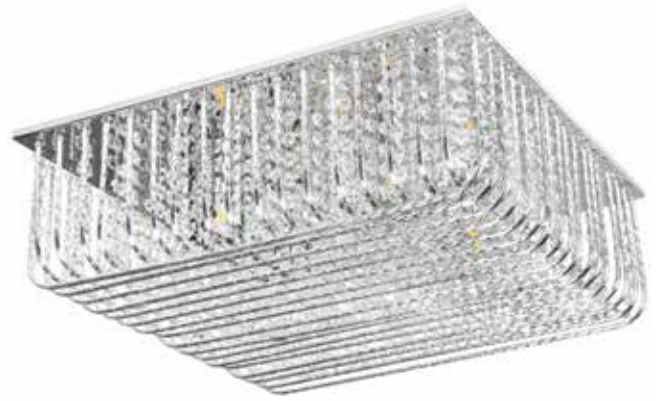

Voltage: 240V / 50 Hz | *Bulb excluded

Model: 582081

Model: 582082

Candela

Model: 582082

Model: 582081

Contemporary lights to illuminate your home

Candela series, with its contemporary design theme, will bring about perfect harmony with the décor of your house. This particular fixture comes with 8 borosilicate double glasses (frosted inside and clear outside), which will create an unparalleled aura when lit, and be a style statement on its own when not lit. Perfect to be used as a centre-piece in a room with high ceiling or to bring to light those corners in your living room/drawing room.

Voltage: 240V/50 Hz. | *Bulb excluded | Recommended LED, CFL or Incandescent bulbs can be used

Model No.: 581841

Corral & Chalice

Model No.: 581845

Extraordinary crystals in an elegant stainless steel finish for that wondrous light spread.