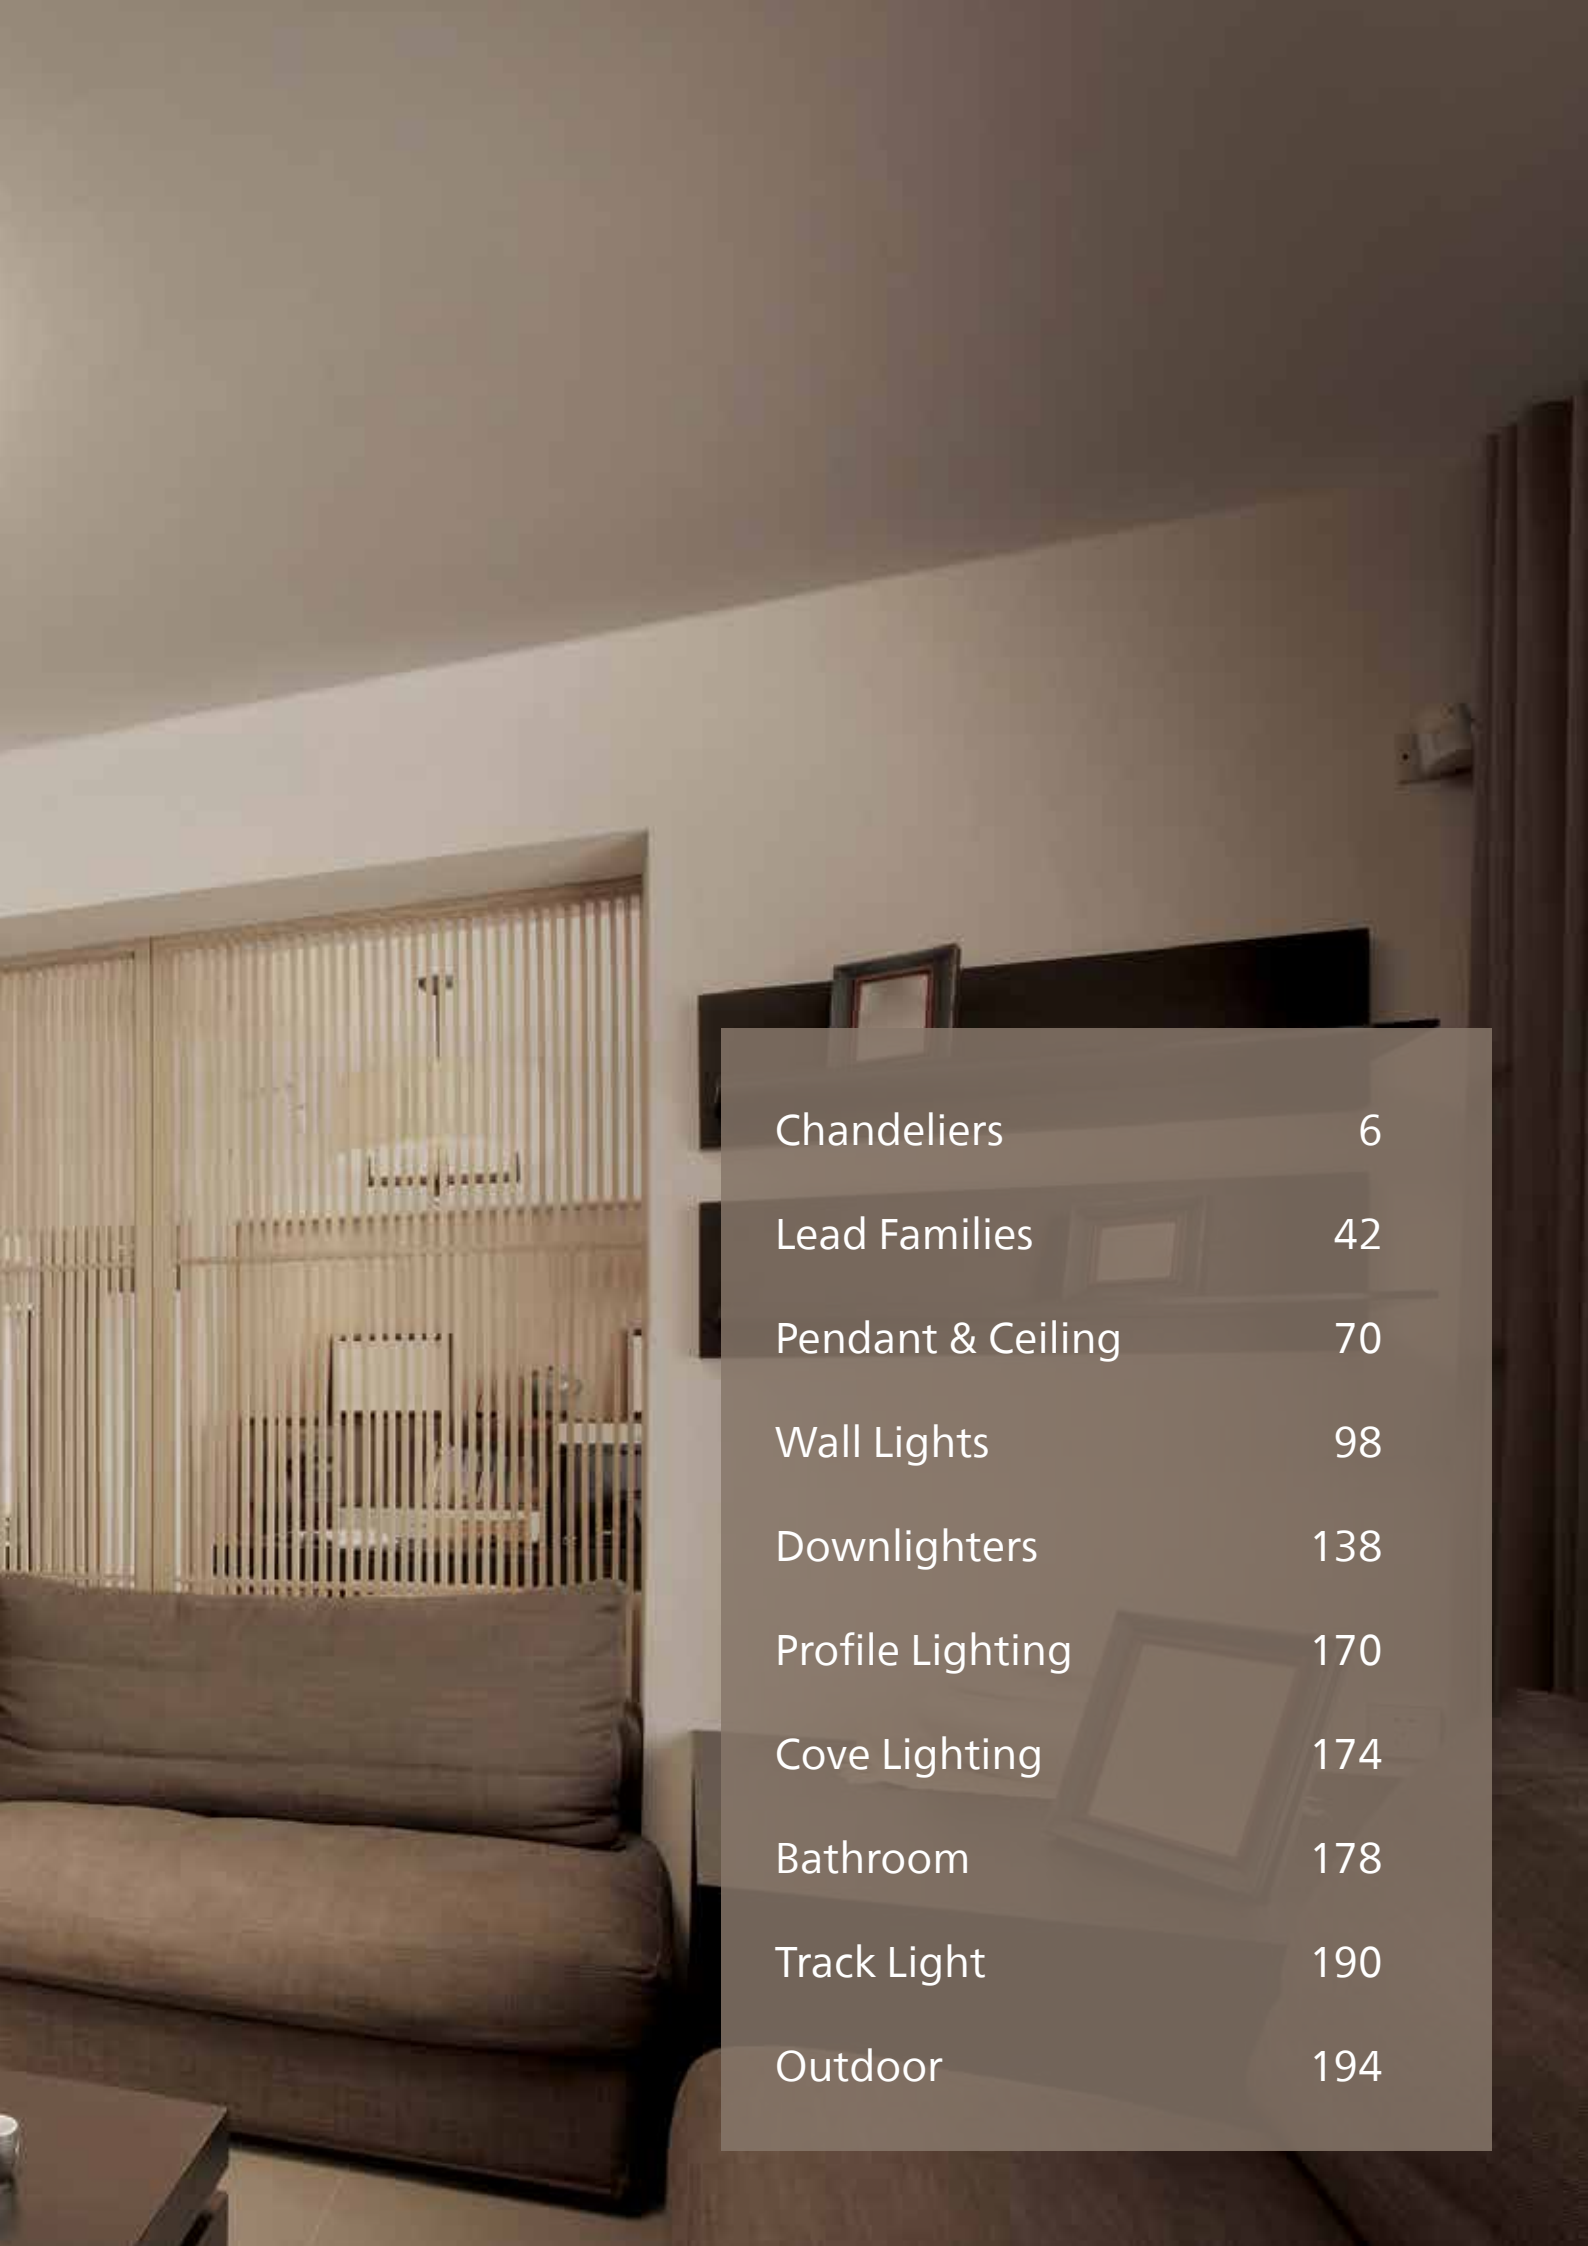

Chandeliers	6
Lead Families	42
Pendant & Ceiling	70
Wall Lights	98
Downlighters	138
Profile Lighting	170
Cove Lighting	174
Bathroom	178
Track Light	190
Outdoor	194