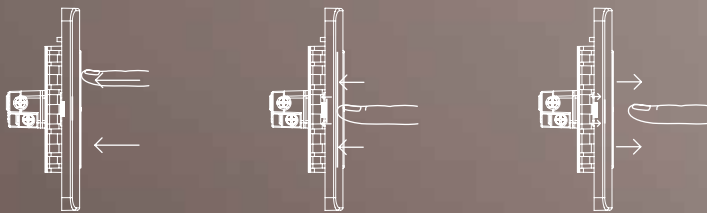

ZENcelo
be in-standing

The revolutionary
Full-Flat switch

British range

schneider-electric.co.in

Life Is On

Schneider
Electric

FULL FLAT

STYLISH SWITCHES

The patented “impress” (iso-motionpress) mechanism ensures the switch dolly remains stationary when it is “on” or “off”, and at the same time occupying a much smaller footprint. Enabled by impress mechanism, ZENcelo makes the future flatter than you ever imagined.

EMBRACE QUALITY

- Made of corrosion resistant, heat resistant and impact resistant polycarbonate
- Data socket with patented integrated shutter
- Electrical socket with reinforced-nylon protective shutter
- Switches are electric arc encapsulated
- Philips head screw to fit both flat and cross head screwdrivers
- Switches tested to 80,000 times. Sockets tested to 15,000 cycles. Durable to last more than a decade
- IEC, BS, SS, MS, GB, CCC and/or IS compliant
- All RoHS compliant